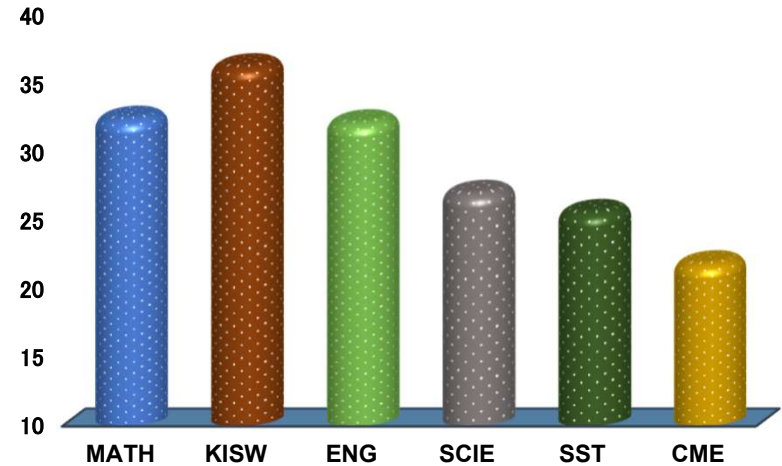

SHAURI JEMA

REGION: TABORA

SCHOOL AVERAGE

29.2

DISTRICT: TABORA TC

SUBJECT AND GRADE PERFORMANCE ANALYSIS

SUBJECT RANKING

KISWAHILI	36.2	72%	1
MATHEMATICS	32.4	65%	2
ENGLISH	32.1	64%	3
SCIENCE	27.0	54%	4
SOCIAL STUDIES	25.6	51%	5
CIVIC AND MORAL EDUCATION	21.9	44%	6

SUBJECT GRADE ANALYSIS

SUBJECT/GRADE	A	B	C	D	F
MATHEMATICS	5	20	6	7	0
KISWAHILI	12	16	10	0	0
ENGLISH	5	20	10	2	1
SCIENCE	2	12	13	10	1
SOCIAL STUDIES	0	12	12	13	1
CIVIC AND MORAL	0	2	19	17	0

OVERALL GRADE ANALYSIS

A	1	38	1%
B	15		19%
C	19		23%
D	3		4%
F	0		0%

CHART SUBJECT ANALYSIS

BOYS VS GIRLS PERFORMANCE

	SAT		SAT	38
	21		17	
	30%		29%	

REGISTERED	38	100%
SEATED	38	100%
ABSENTEES	0	0%
PASSED	35	92%
FAILED	3	8%